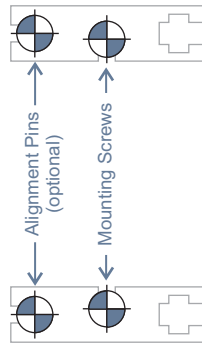

6.00"

8.00"

1U Tile Rail Drill Template

Open with Adobe Reader print Actual size (100%) and check scaling using a ruler